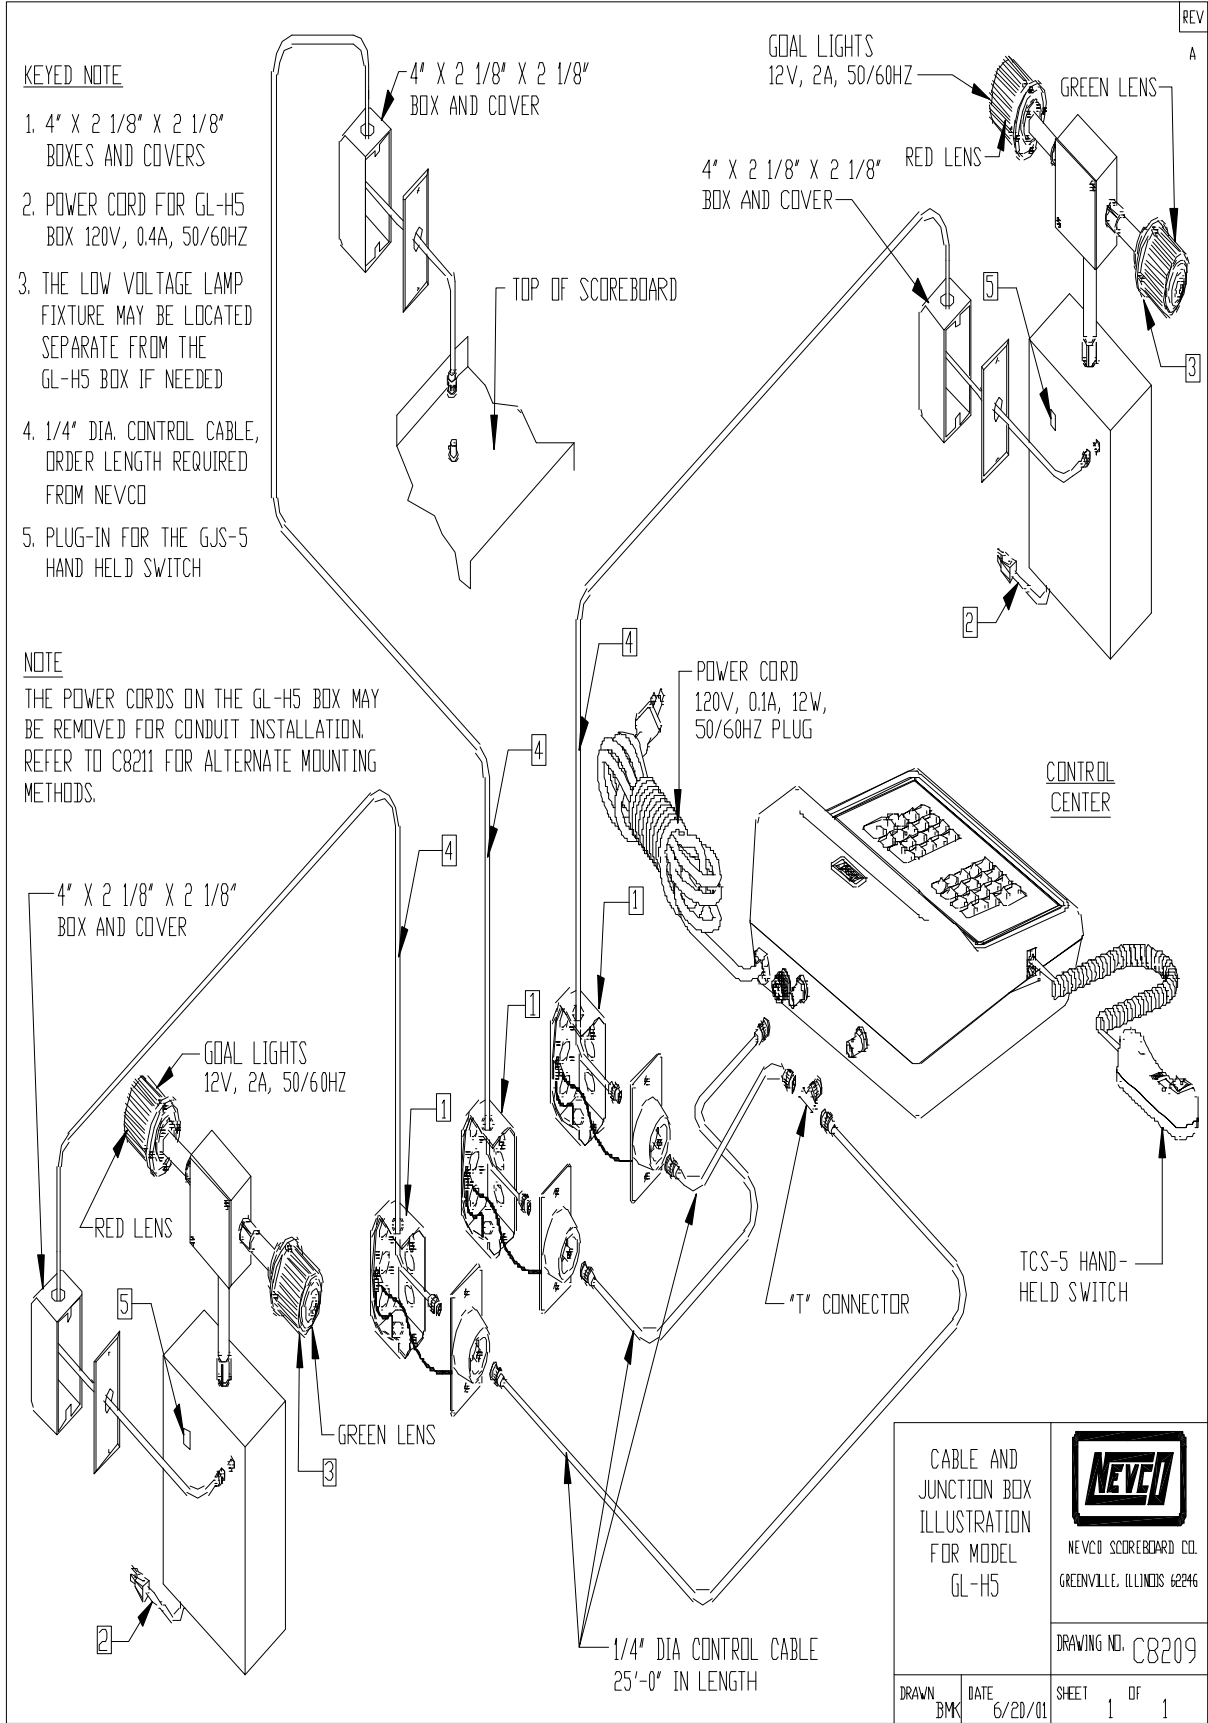

REV
C

FRONT VIEW

APPROXIMATE WEIGHT 360 LBS

1/2" X 1 1/2" SLOT

MODULE LOCATION DETAIL

INSTALLATION 4560		 NEVED SCOREBOARD CO. GREENVILLE, ILLINOIS 62246
DRAWING NO. C7110		
DRAWN MAH	DATE 9/5/97	SHEET 1 OF 1

CABLE AND JUNCTION BOX ILLUSTRATION FOR MODEL GL-H5			
		NEVCO SCOREBOARD CO. GREENVILLE, ILLINOIS 62246	
		DRAWING NO. C8209	
DRAWN BMK	DATE 6/20/01	SHEET 1	OF 1

NOTES

1. WALL BOXES MUST BE EARTH GROUNDED TO THE SAME GROUND OR GUARANTEE IS VOID.
2. CONTROL CABLE RG-58/U, 1/4" DIAMETER. IF ANY CABLE LENGTH EXCEEDS 500' CONTACT THE NEVCO FACTORY. CABLE VOLTAGE IS 5 VOLTS. FOR CONDUIT INSTALLATION: 1/2" CONDUIT REQUIRED.
3. FOR ELECTRICAL POWER REQUIREMENTS OF EACH ITEM REFER TO OTHER DRAWINGS OR SPECIFICATIONS.
4. WALL BOX 4" x 2 1/8" x 2 1/8" V/ COVER
5. CONTROL CABLE 25' V/ CONNECTORS
6. WALL BOX 4" x 2 1/8" x 2 1/8" V/ COVER

EXTRA ITEMS TO ORDER FROM NEVCO

2. 009-0084 (2 EA) LENGTHS REQUIRED

CERTAIN CONNECTORS, BOXES AND CABLES ARE FURNISHED WITH THE EQUIPMENT SHOWN. ONLY THE "EXTRA ITEMS" ARE NEEDED TO COMPLETE THIS SYSTEM.