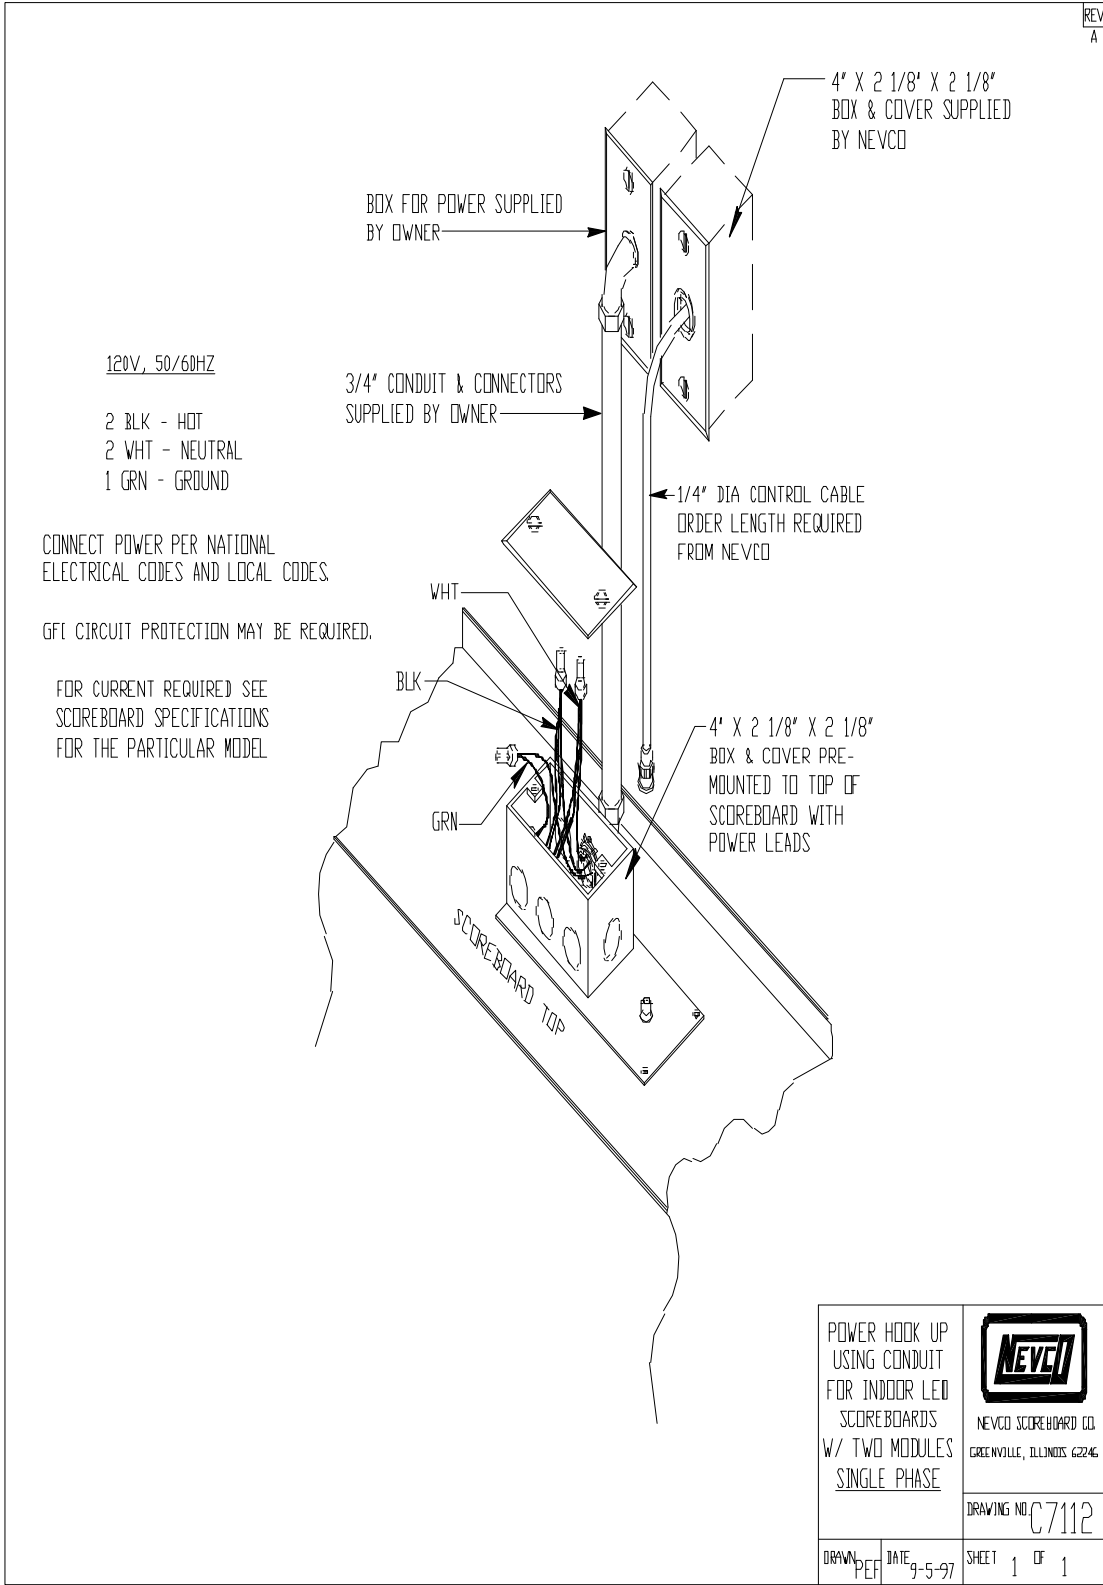

REV
A

POWER HOOK UP USING CONDUIT FOR INDOOR LED SCOREBOARDS W/ TWO MODULES SINGLE PHASE		 NEVCO SCOREBOARD CO. GREENVILLE, ILLINOIS 62246	
			DRAWING NO. C7112
DRAWN: PEF	DATE: 9-5-97	SHEET 1 OF 1