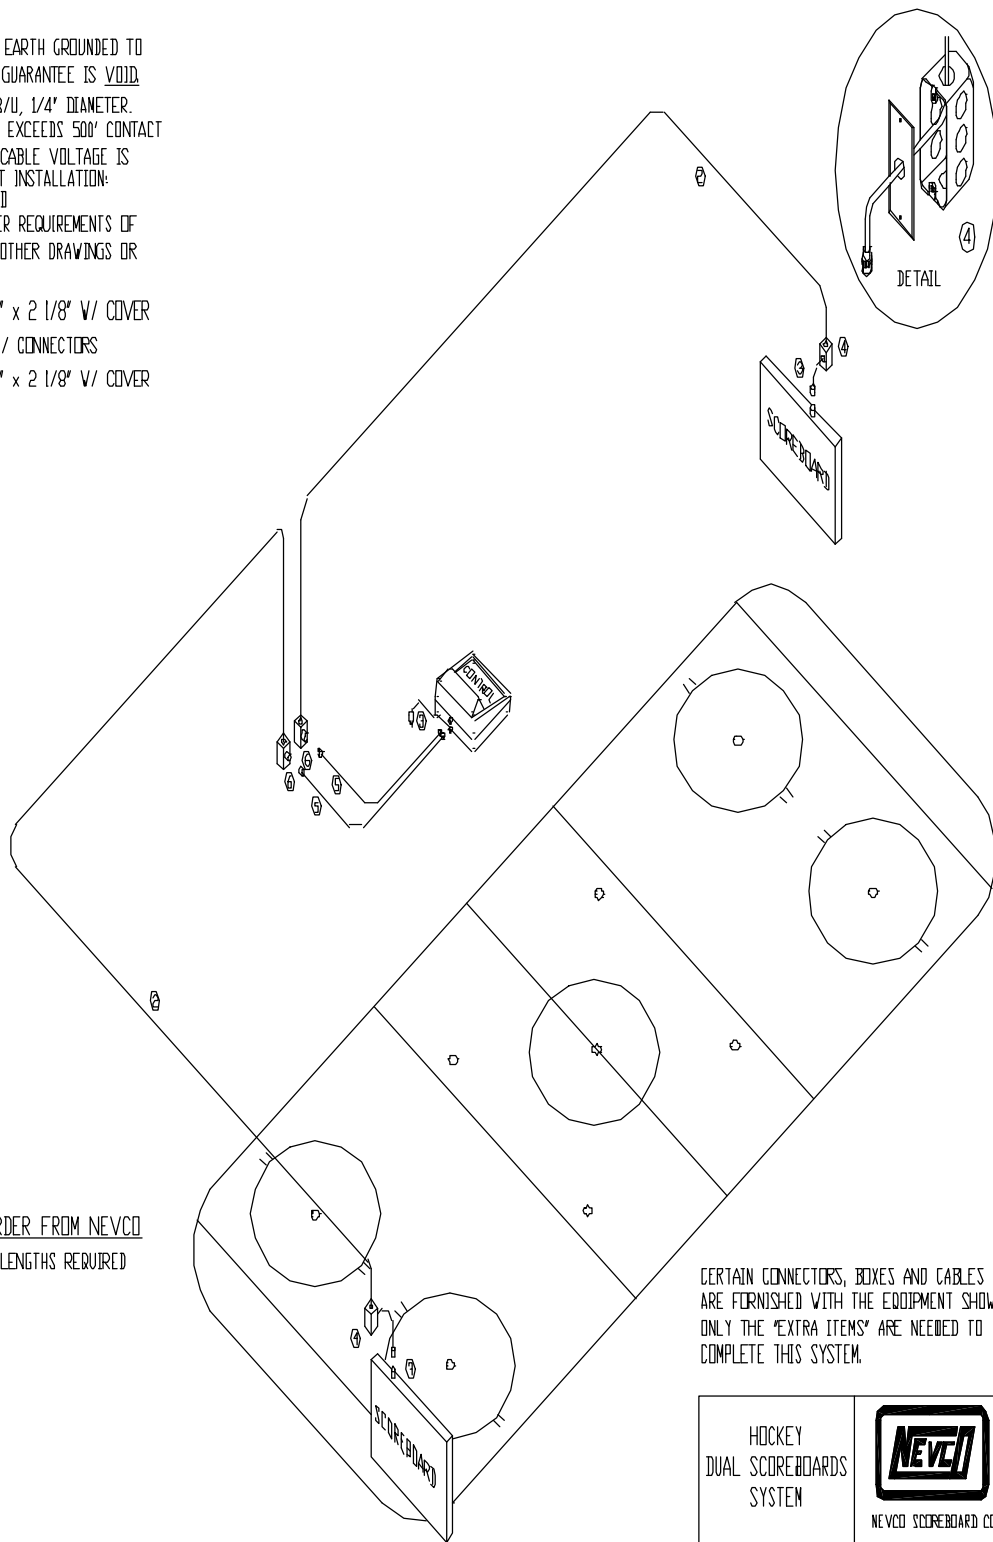

REV
C

FRONT VIEW

APPROXIMATE WEIGHT 360 LBS

1/2" X 1 1/2" SLOT

MODULE LOCATION DETAIL

INSTALLATION 4560		 NEVED SCOREBOARD CO. GREENVILLE, ILLINOIS 62246
DRAWING NO. C7110		
DRAWN MAH	DATE 9/5/97	SHEET 1 OF 1

CABLE AND JUNCTION BOX ILLUSTRATION FOR MODEL GL-H5			
		NEVCO SCOREBOARD CO. GREENVILLE, ILLINOIS 62246	
		DRAWING NO. C8209	
DRAWN BMK	DATE 6/20/01	SHEET 1	OF 1

NOTES

1. WALL BOXES MUST BE EARTH GROUNDED TO THE SAME GROUND OR GUARANTEE IS VOID.
2. CONTROL CABLE RG-58/U, 1/4" DIAMETER. IF ANY CABLE LENGTH EXCEEDS 500' CONTACT THE NEVCO FACTORY. CABLE VOLTAGE IS 5 VOLTS. FOR CONDUIT INSTALLATION: 1/2" CONDUIT REQUIRED.
3. FOR ELECTRICAL POWER REQUIREMENTS OF EACH ITEM REFER TO OTHER DRAWINGS OR SPECIFICATIONS.
4. WALL BOX 4" x 2 1/8" x 2 1/8" V/ COVER
5. CONTROL CABLE 25' V/ CONNECTORS
6. WALL BOX 4" x 2 1/8" x 2 1/8" V/ COVER

EXTRA ITEMS TO ORDER FROM NEVCO

2. 009-0084 (2 EA) LENGTHS REQUIRED

CERTAIN CONNECTORS, BOXES AND CABLES ARE FURNISHED WITH THE EQUIPMENT SHOWN. ONLY THE "EXTRA ITEMS" ARE NEEDED TO COMPLETE THIS SYSTEM.