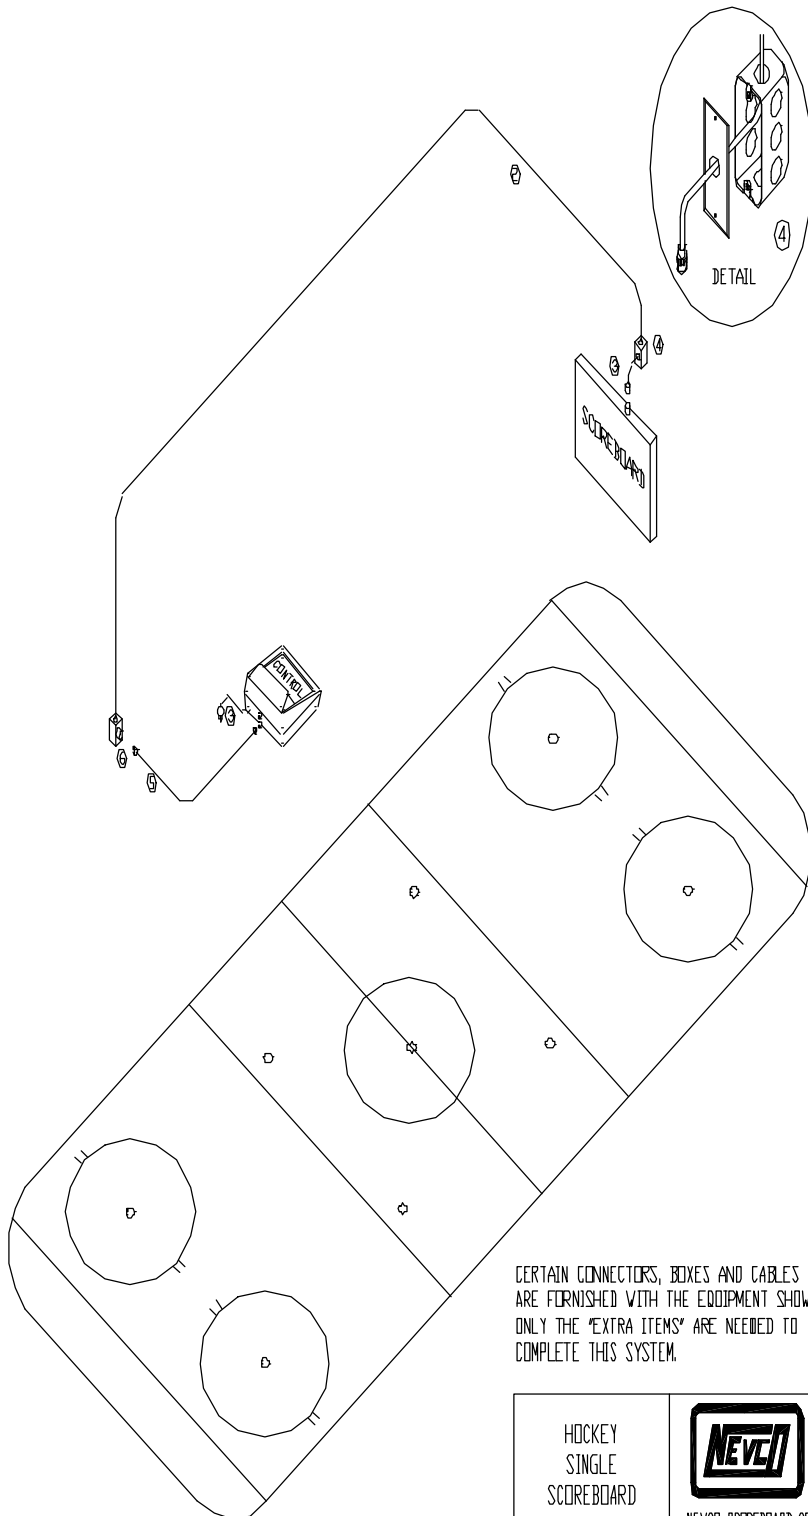

REV
C

FRONT VIEW

APPROXIMATE WEIGHT 360 LBS

1/2" X 1 1/2" SLOT

MODULE LOCATION DETAIL

INSTALLATION 4560		 NEVED SCOREBOARD CO. GREENVILLE, ILLINOIS 62246
DRAWING NO. C7110		
DRAWN MAH	DATE 9/5/97	SHEET 1 OF 1

HOCKEY DUAL SCOREBOARDS SYSTEM		 NEVCO SCOREBOARD CO. GREENVILLE, ILLINOIS 62246
DRAWN HW	DATE 7/22/92	SHEET 1 OF 1

REV
A

POWER HOOK UP USING CONDUIT FOR INDOOR LED SCOREBOARDS W/ TWO MODULES SINGLE PHASE		 NEVCO SCOREBOARD CO. GREENVILLE, ILLINOIS 62246
DRAWN: PEF	DATE: 9-5-97	SHEET 1 OF 1

NOTES

1. WALL BOXES MUST BE EARTH GROUNDED TO THE SAME GROUND OR GUARANTEE IS VOID.
2. CONTROL CABLE RG-58/U, 1/4" DIAMETER. IF ANY CABLE LENGTH EXCEEDS 500' CONTACT THE NEVCO FACTORY. CABLE VOLTAGE IS 5 VOLTS. FOR CONDUIT INSTALLATION: 1/2" CONDUIT REQUIRED.
3. FOR ELECTRICAL POWER REQUIREMENTS OF EACH ITEM REFER TO OTHER DRAWINGS OR SPECIFICATIONS.
4. WALL BOX 4" x 2 1/8" x 2 1/8" V/ COVER
5. CONTROL CABLE 25' V/ CONNECTORS
6. WALL BOX 4" x 2 1/8" x 2 1/8" V/ COVER