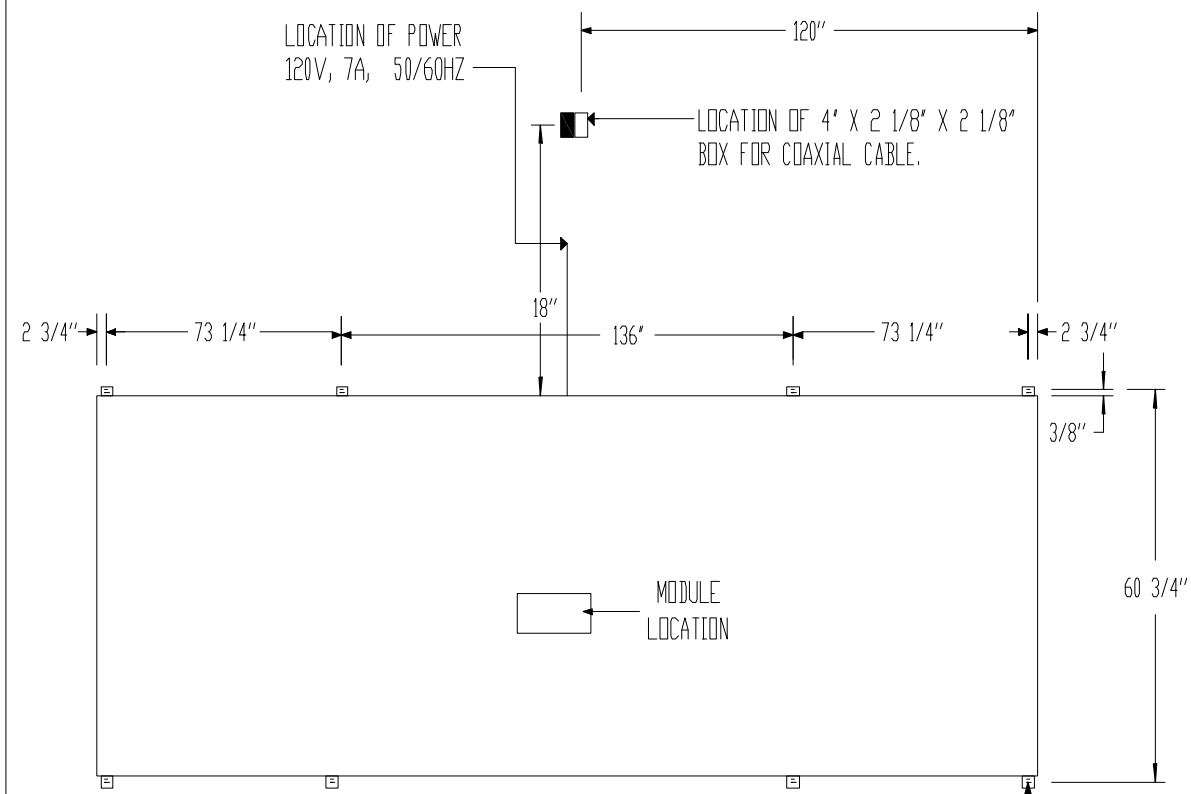

REV
C

FRONT VIEW

APPROXIMATE WEIGHT 360 LBS

1/2" X 1 1/2" SLOT

MODULE LOCATION DETAIL

INSTALLATION 4560		 NEVED SCOREBOARD CO. GREENVILLE, ILLINOIS 62246
DRAWING NO. C7110		
DRAWN MAH	DATE 9/5/97	SHEET 1 OF 1

CABLE AND JUNCTION BOX ILLUSTRATION FOR MODEL GL-H5			
		NEVCO SCOREBOARD CO. GREENVILLE, ILLINOIS 62246	
		DRAWING NO. C8209	
DRAWN BMK	DATE 6/20/01	SHEET 1	OF 1

NOTES

1. WALL BOXES MUST BE EARTH GROUNDED TO THE SAME GROUND OR GUARANTEE IS VOID.
2. CONTROL CABLE RG-58/U, 1/4" DIAMETER. IF ANY CABLE LENGTH EXCEEDS 500' CONTACT THE NEVCO FACTORY. CABLE VOLTAGE IS 5 VOLTS. FOR CONDUIT INSTALLATION: 1/2" CONDUIT REQUIRED.
3. FOR ELECTRICAL POWER REQUIREMENTS OF EACH ITEM REFER TO OTHER DRAWINGS OR SPECIFICATIONS.
4. WALL BOX 4" x 2 1/8" x 2 1/8" V/ COVER
5. CONTROL CABLE 25' V/ CONNECTORS
6. WALL BOX 4" x 2 1/8" x 2 1/8" V/ COVER

NOTES

1. WALL BOXES MUST BE EARTH GROUNDED TO THE SAME GROUND OR GUARANTEE IS VOID.
2. CONTROL CABLE RG-58/U, 1/4" DIAMETER. IF ANY CABLE LENGTH EXCEEDS 500' CONTACT THE NEVCO FACTORY. CABLE VOLTAGE IS 5 VOLTS. FOR CONDUIT INSTALLATION: 1/2" CONDUIT REQUIRED.
3. FOR ELECTRICAL POWER REQUIREMENTS OF EACH ITEM REFER TO OTHER DRAWINGS OR SPECIFICATIONS.
4. WALL BOX 4" x 2 1/8" x 2 1/8" V/ COVER
5. CONTROL CABLE 25' V/ CONNECTORS
6. WALL BOX 4" x 2 1/8" x 2 1/8" V/ COVER