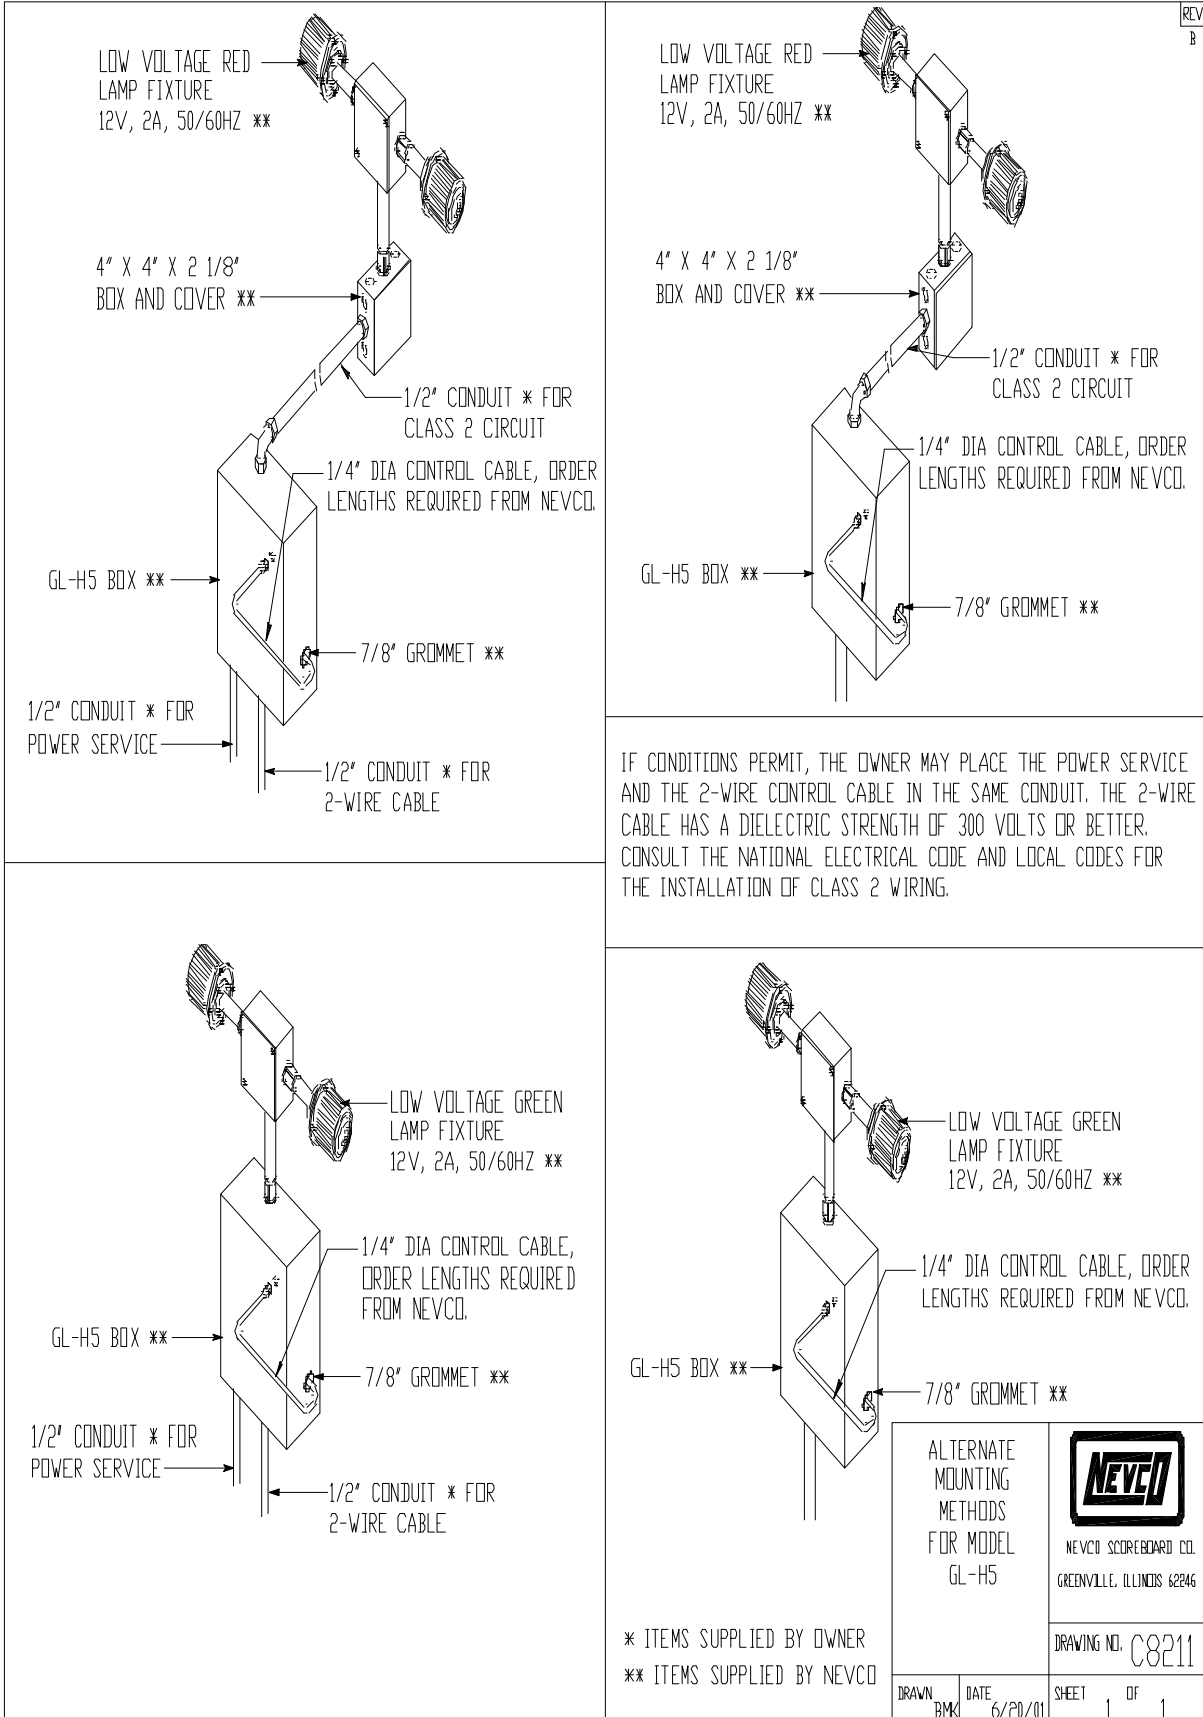

REV
C

FRONT VIEW

APPROXIMATE WEIGHT 360 LBS

1/2" X 1 1/2" SLOT

MODULE LOCATION DETAIL

INSTALLATION 4560		 NEVED SCOREBOARD CO. GREENVILLE, ILLINOIS 62246
DRAWING NO. C7110		
DRAWN MAH	DATE 9/5/97	SHEET 1 OF 1

CABLE AND JUNCTION BOX ILLUSTRATION FOR MODEL GL-H5			
		NEVCO SCOREBOARD CO. GREENVILLE, ILLINOIS 62246	
		DRAWING NO. C8209	
DRAWN BMK	DATE 6/20/01	SHEET 1	OF 1

NOTES

1. WALL BOXES MUST BE EARTH GROUNDED TO THE SAME GROUND OR GUARANTEE IS VOID.
2. CONTROL CABLE RG-58/U, 1/4" DIAMETER. IF ANY CABLE LENGTH EXCEEDS 500' CONTACT THE NEVCO FACTORY. CABLE VOLTAGE IS 5 VOLTS. FOR CONDUIT INSTALLATION: 1/2" CONDUIT REQUIRED.
3. FOR ELECTRICAL POWER REQUIREMENTS OF EACH ITEM REFER TO OTHER DRAWINGS OR SPECIFICATIONS.
4. WALL BOX 4" x 2 1/8" x 2 1/8" V/ COVER
5. CONTROL CABLE 25' V/ CONNECTORS
6. WALL BOX 4" x 2 1/8" x 2 1/8" V/ COVER

EXTRA ITEMS TO ORDER FROM NEVCO

2. 009-0084 (2 EA) LENGTHS REQUIRED

CERTAIN CONNECTORS, BOXES AND CABLES ARE FURNISHED WITH THE EQUIPMENT SHOWN. ONLY THE "EXTRA ITEMS" ARE NEEDED TO COMPLETE THIS SYSTEM.