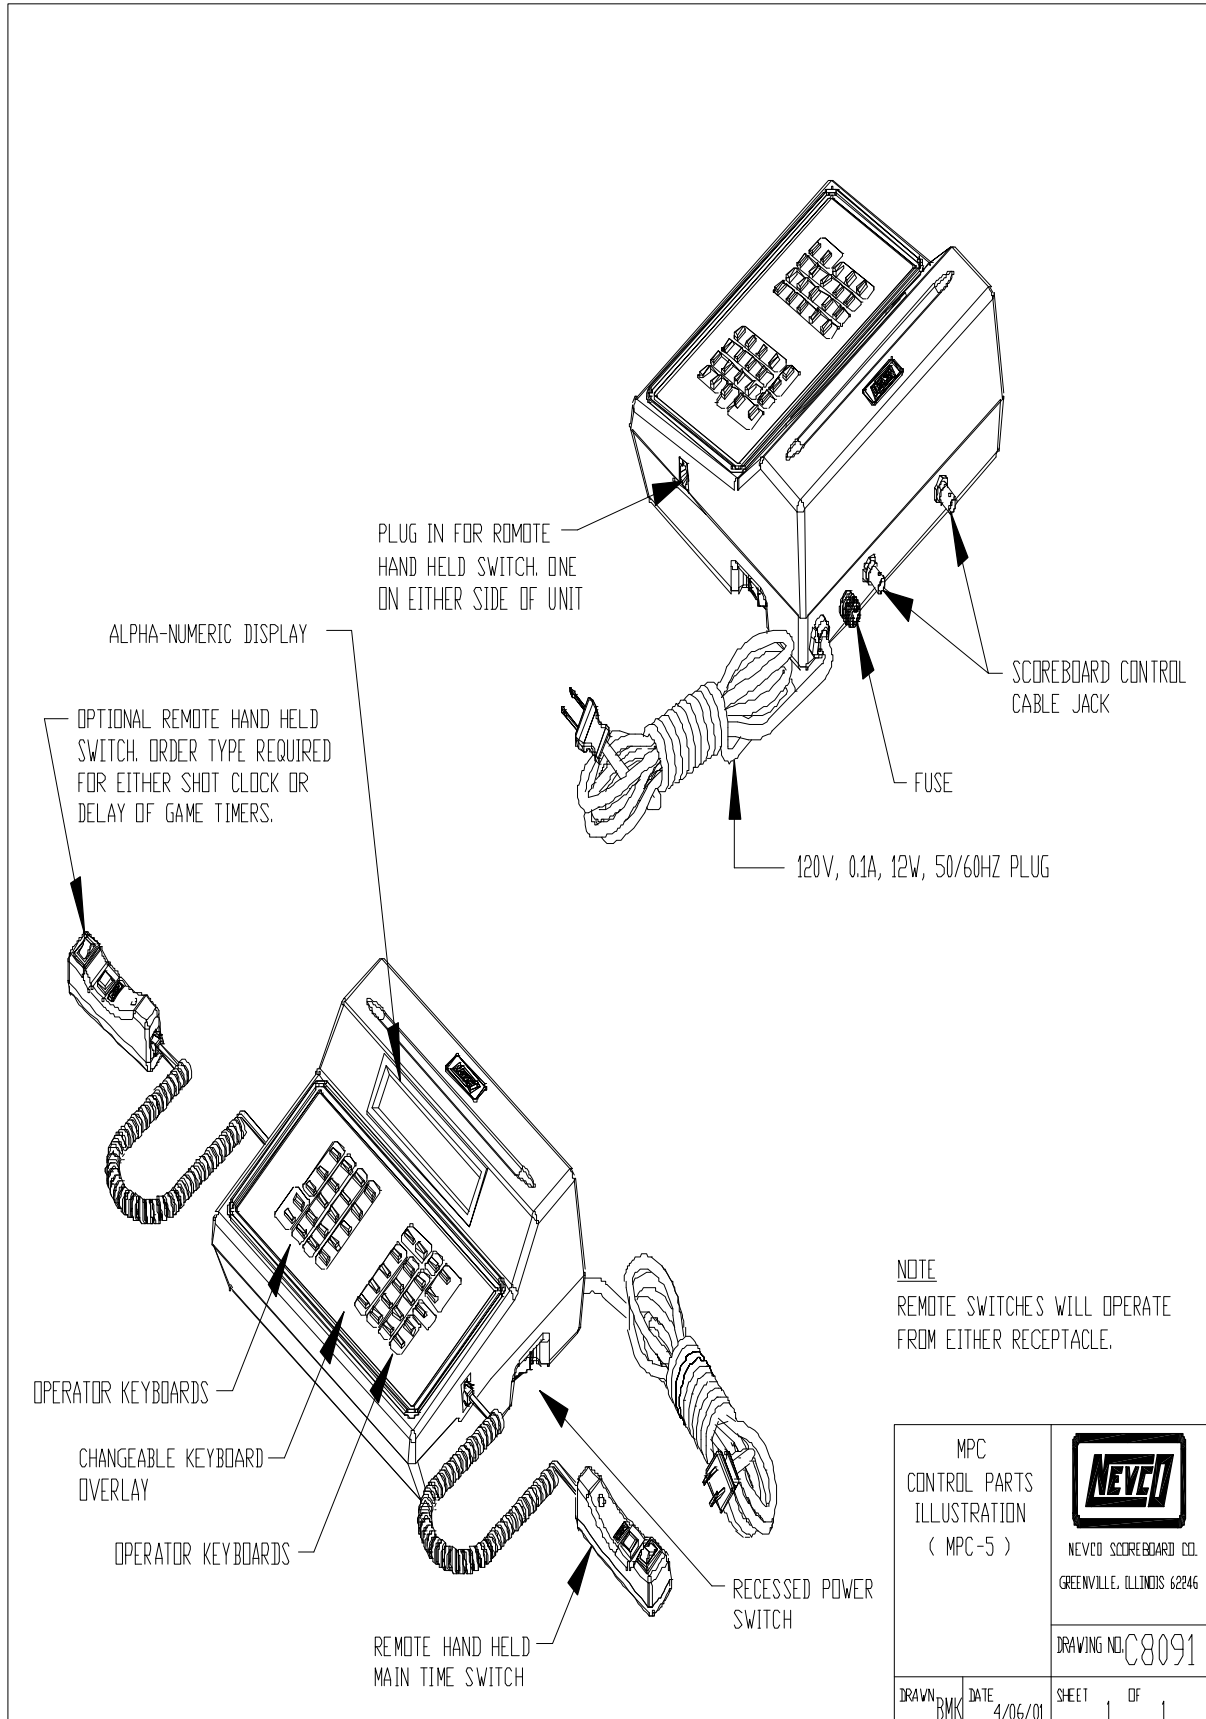

REV
C

FRONT VIEW

APPROXIMATE WEIGHT 360 LBS

1/2" X 1 1/2" SLOT

MODULE LOCATION DETAIL

INSTALLATION 4560		 NEVED SCOREBOARD CO. GREENVILLE, ILLINOIS 62246
DRAWING NO. C7110		
DRAWN MAH	DATE 9/5/97	SHEET 1 OF 1

CABLE AND JUNCTION BOX ILLUSTRATION FOR MODEL GL-H5			
		NEVCO SCOREBOARD CO. GREENVILLE, ILLINOIS 62246	
		DRAWING NO. C8209	
DRAWN BMK	DATE 6/20/01	SHEET 1	OF 1

NOTES

1. WALL BOXES MUST BE EARTH GROUNDED TO THE SAME GROUND OR GUARANTEE IS VOID.
2. CONTROL CABLE RG-58/U, 1/4" DIAMETER. IF ANY CABLE LENGTH EXCEEDS 500' CONTACT THE NEVCO FACTORY. CABLE VOLTAGE IS 5 VOLTS. FOR CONDUIT INSTALLATION: 1/2" CONDUIT REQUIRED.
3. FOR ELECTRICAL POWER REQUIREMENTS OF EACH ITEM REFER TO OTHER DRAWINGS OR SPECIFICATIONS.
4. WALL BOX 4" x 2 1/8" x 2 1/8" V/ COVER
5. CONTROL CABLE 25' V/ CONNECTORS
6. WALL BOX 4" x 2 1/8" x 2 1/8" V/ COVER

EXTRA ITEMS TO ORDER FROM NEVCO

2. 009-0084 (2 EA) LENGTHS REQUIRED

CERTAIN CONNECTORS, BOXES AND CABLES ARE FURNISHED WITH THE EQUIPMENT SHOWN. ONLY THE "EXTRA ITEMS" ARE NEEDED TO COMPLETE THIS SYSTEM.