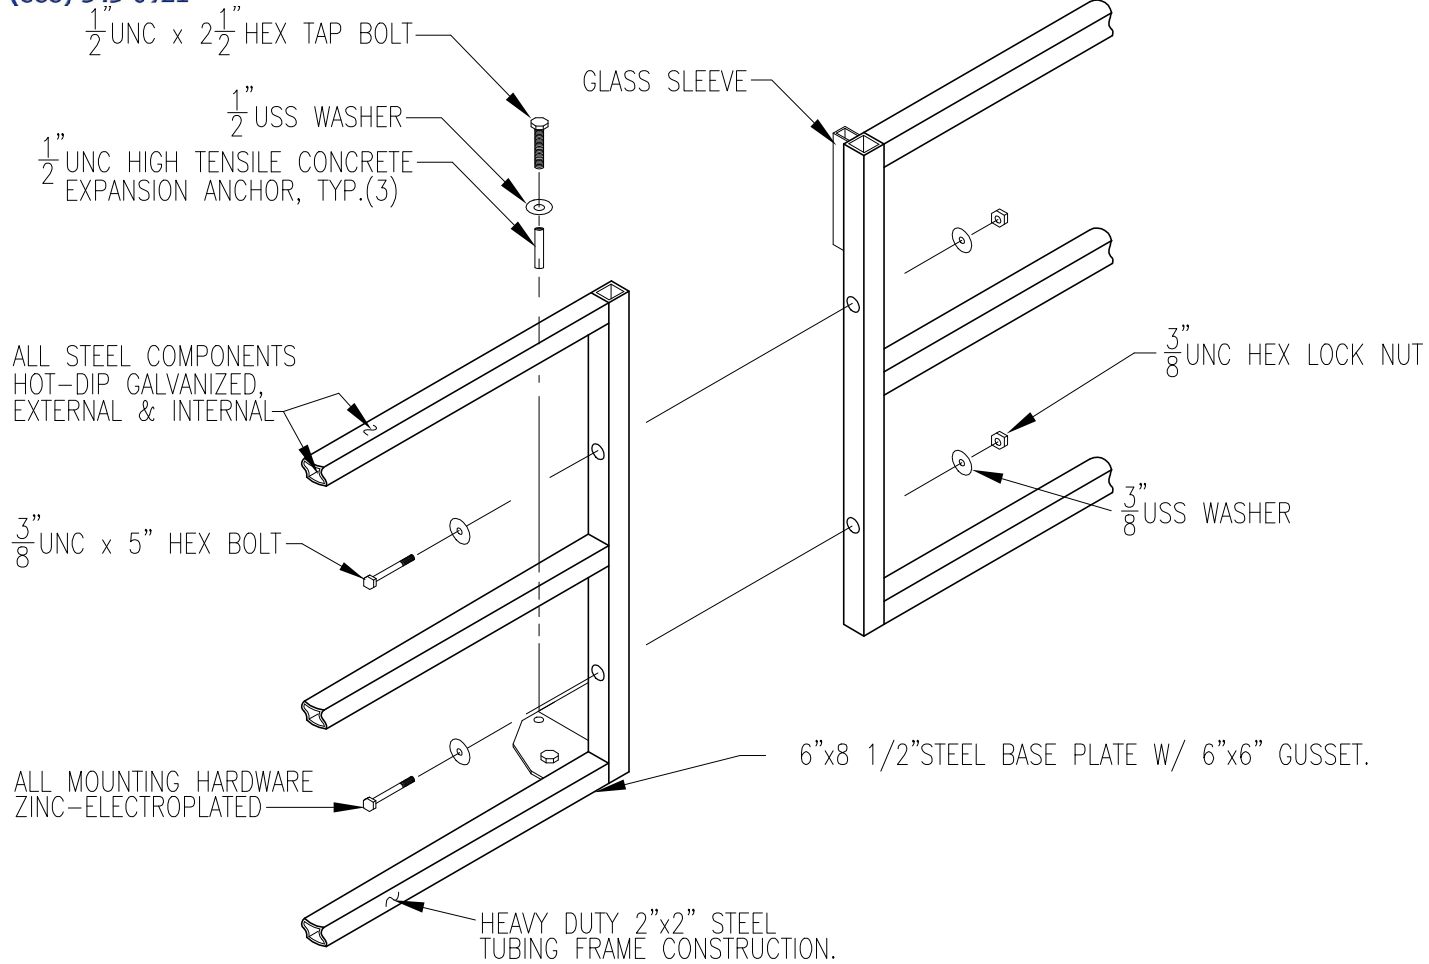

www.everything-ice.com

(888)-543-0921

CLEAR RAILING SYSTEM ASSEMBLY
FLUSH MOUNT FOR RECREATIONAL ICE SKATING

www.everything-ice.com
(888)-543-0921

www.everything-ice.com

(888)-543-0921

TYPICAL CLEAR RAILING SYSTEM

FLUSH MOUNT FOR RECREATIONAL SKATING