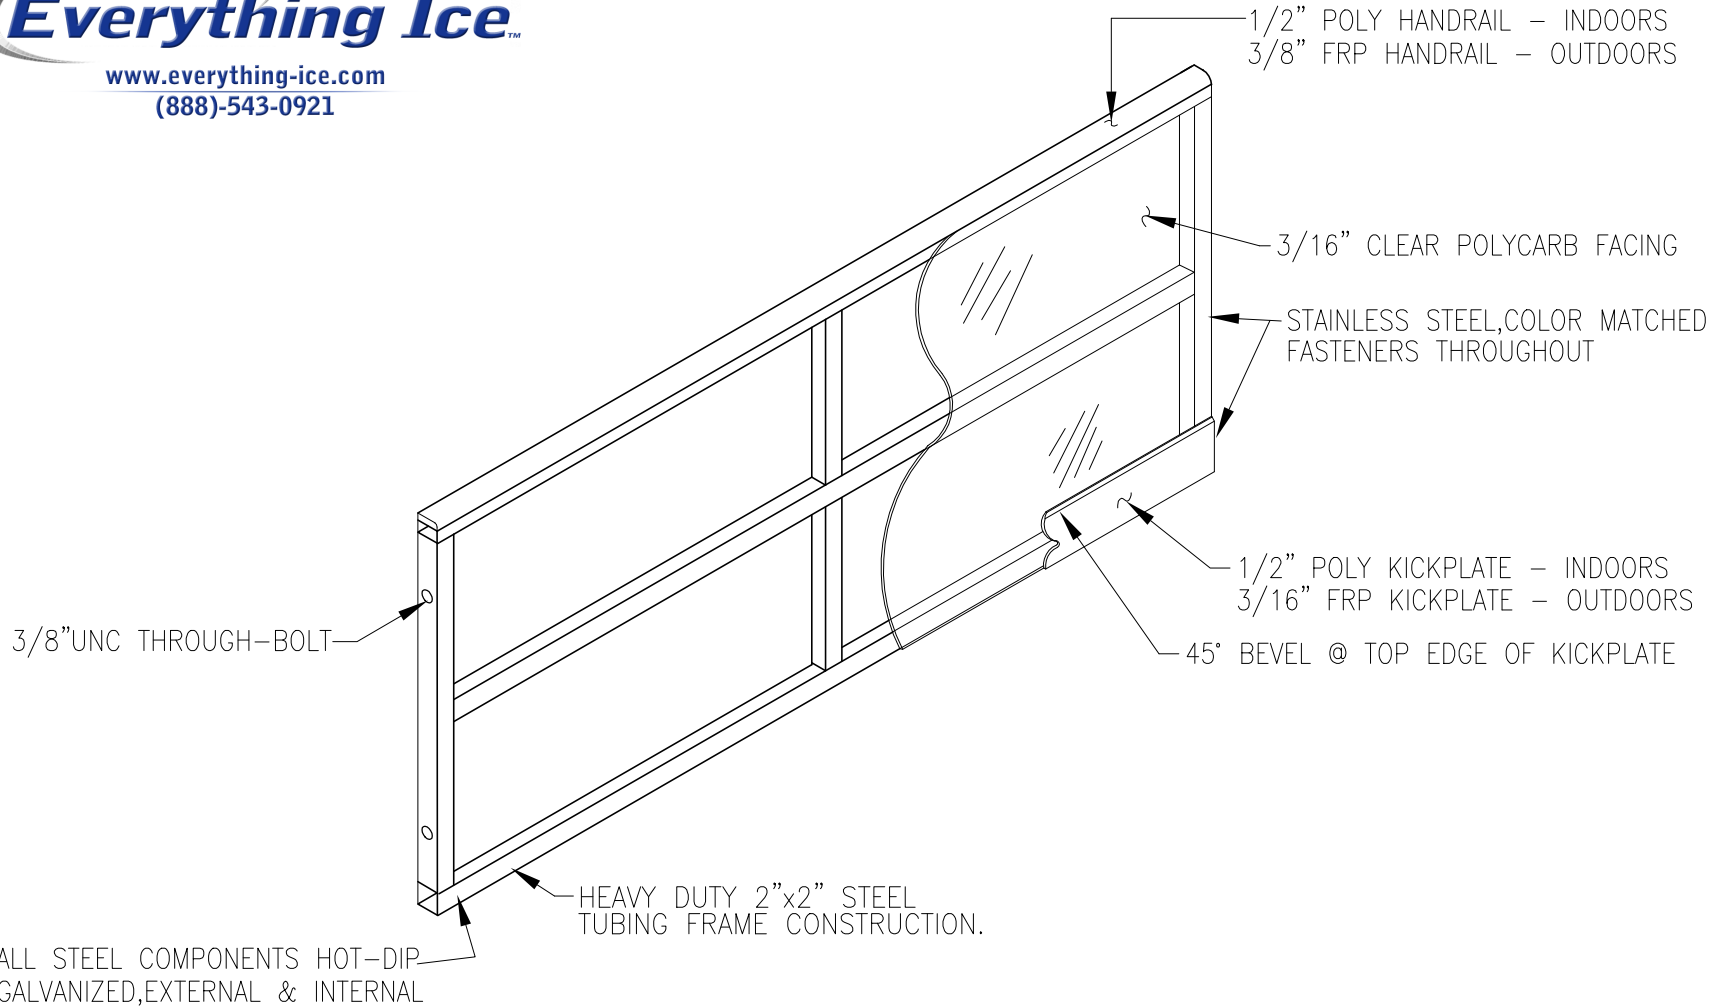

www.everything-ice.com

(888)-543-0921

CLEAR RAILING SYSTEM ASSEMBLY
FLUSH MOUNT FOR RECREATIONAL ICE SKATING

www.everything-ice.com
(888)-543-0921

www.everything-ice.com

(888)-543-0921

TYPICAL CLEAR RAILING SYSTEM

FLUSH MOUNT FOR RECREATIONAL SKATING