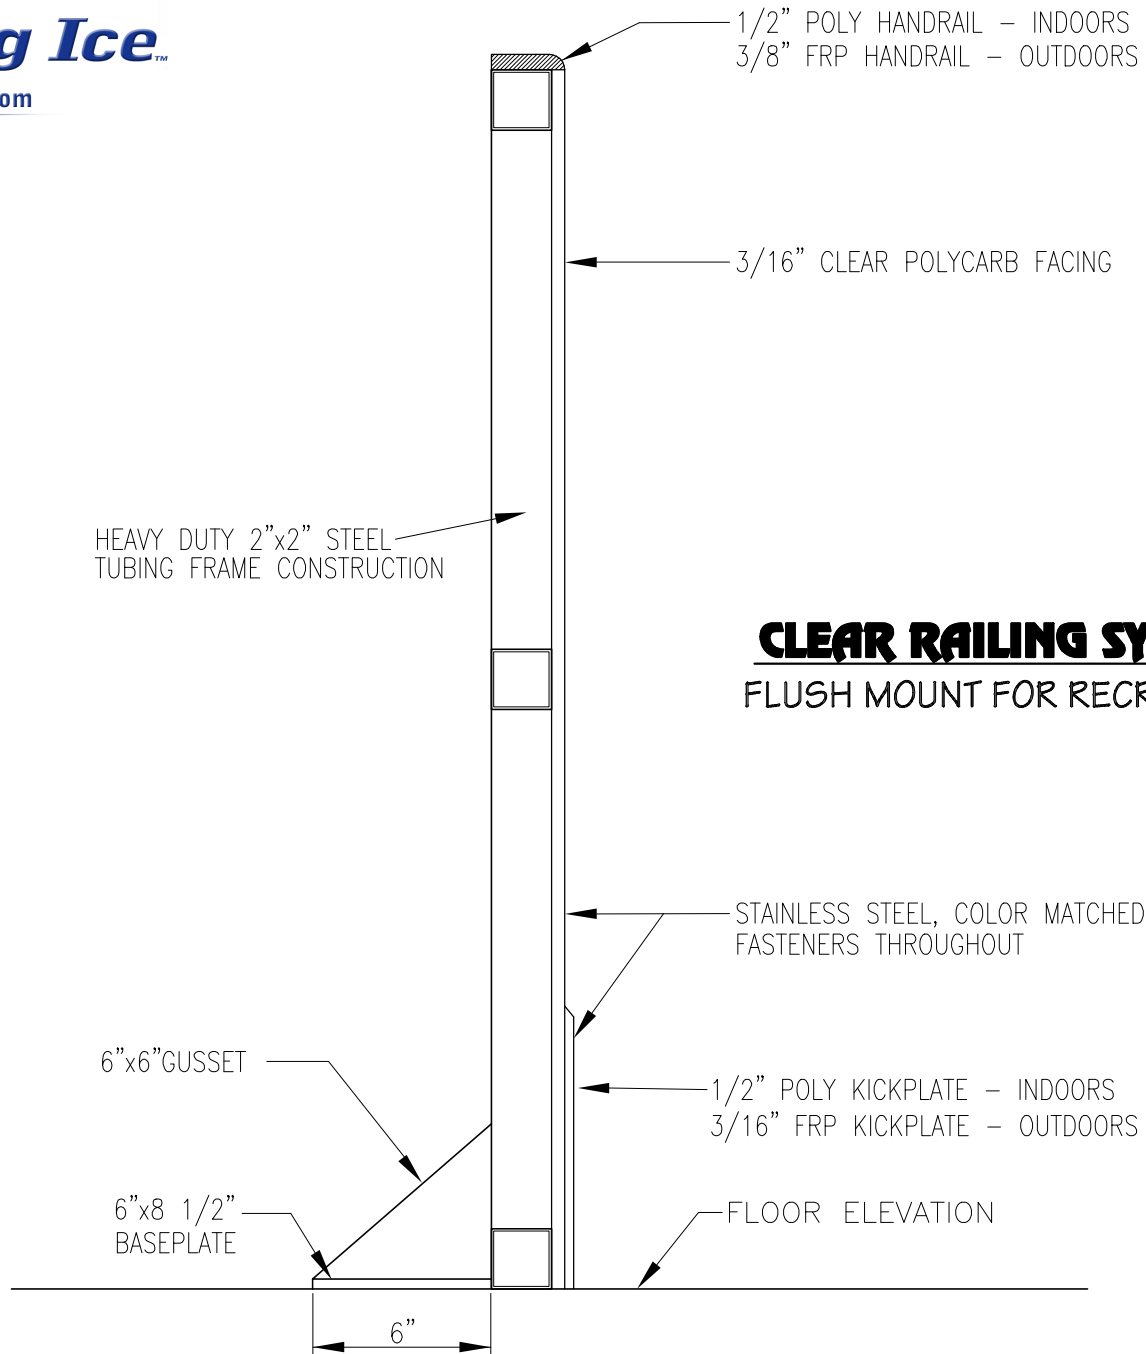

www.everything-ice.com

(888)-543-0921

CLEAR RAILING SYSTEM ASSEMBLY
FLUSH MOUNT FOR RECREATIONAL ICE SKATING

www.everything-ice.com
(888)-543-0921

www.everything-ice.com

(888)-543-0921

TYPICAL CLEAR RAILING SYSTEM

FLUSH MOUNT FOR RECREATIONAL SKATING