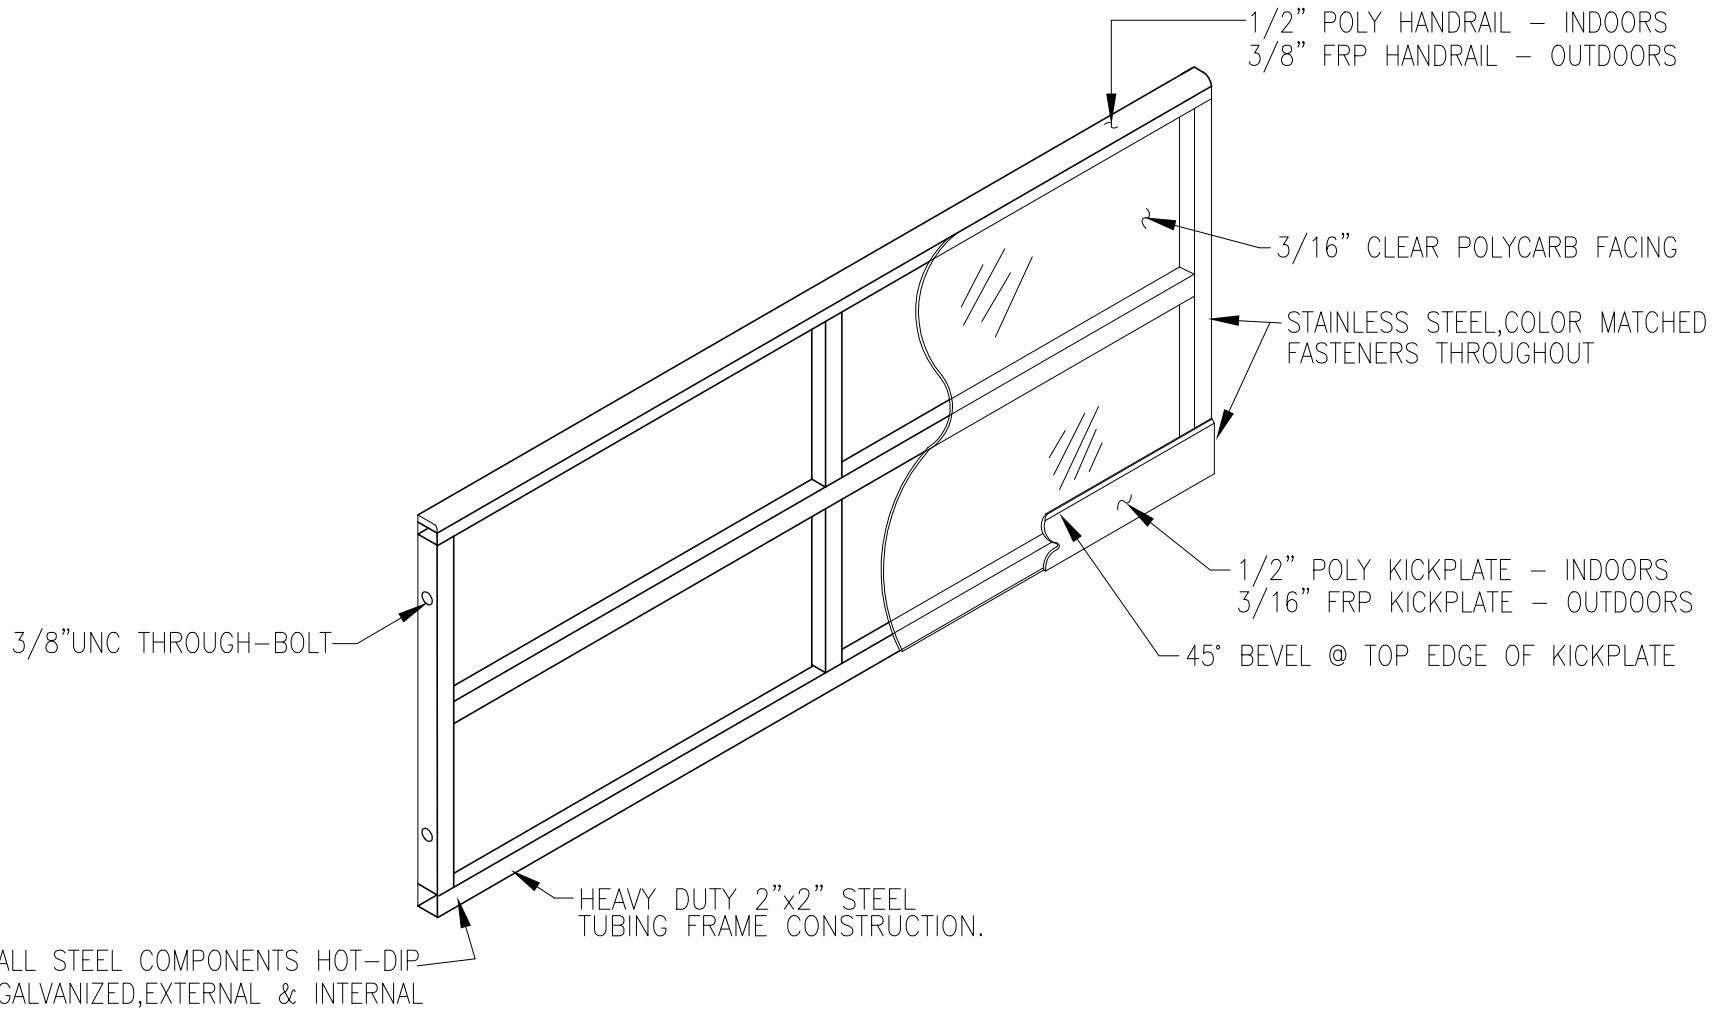

CLEAR RAILING SYSTEM ASSEMBLY
 FLUSH MOUNT FOR RECREATIONAL ICE SKATING

Everything Ice™

www.everything-ice.com
 888-543-0921 814-487-6056

TYPICAL CLEAR RAILING SYSTEM
FLUSH MOUNT FOR RECREATIONAL SKATING