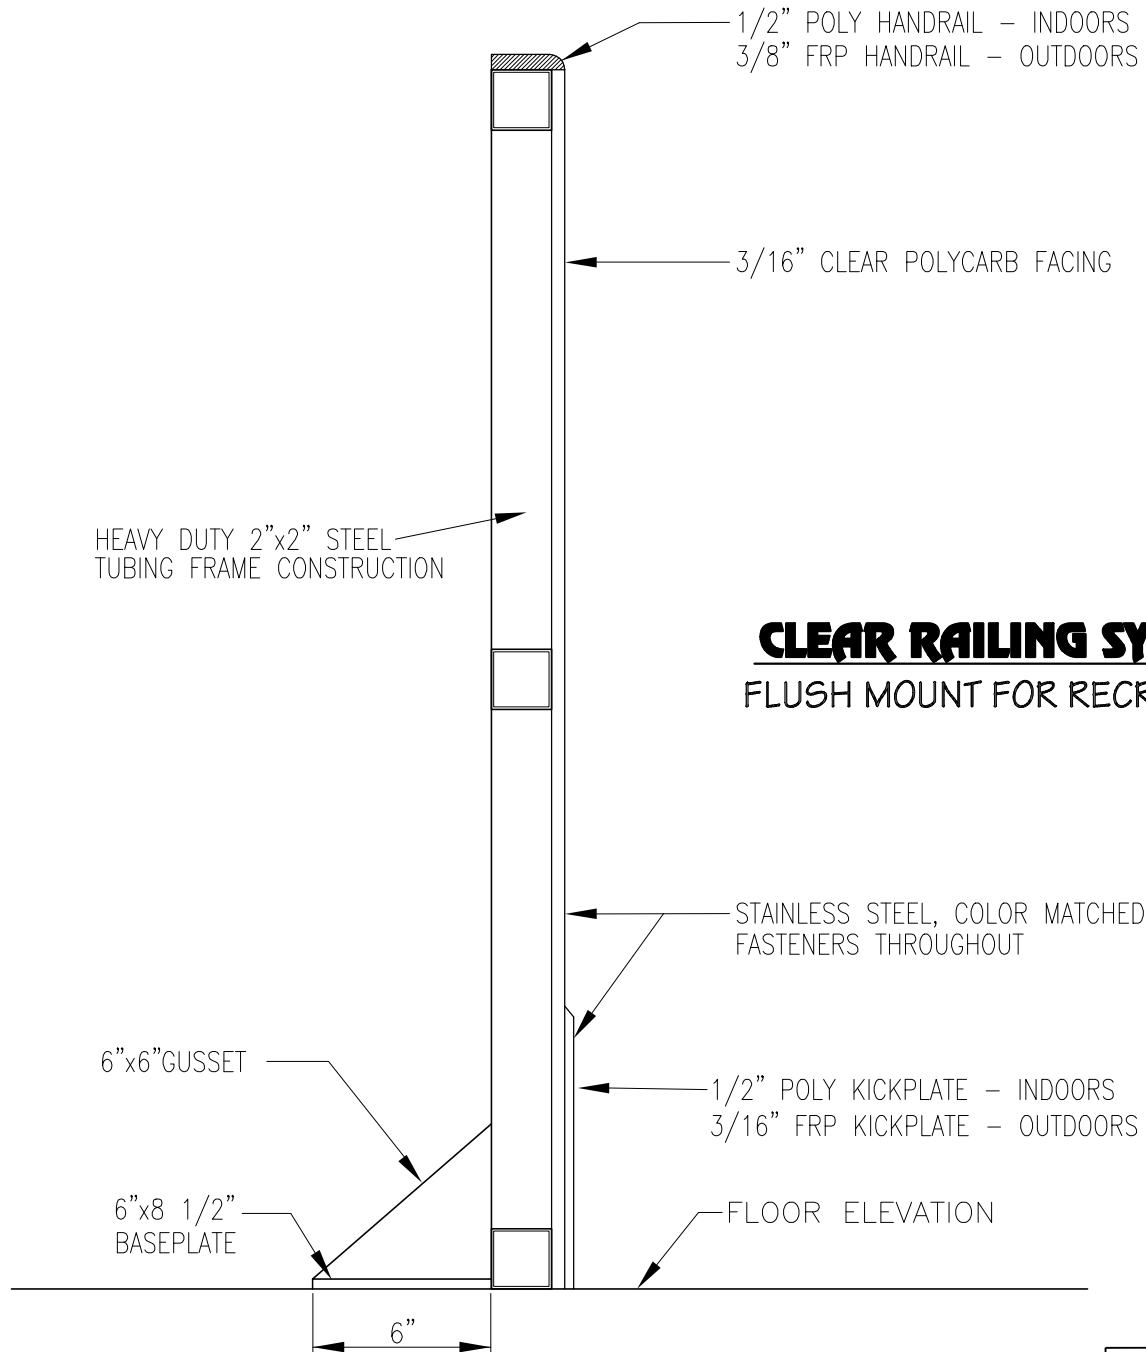

CLEAR RAILING SYSTEM ASSEMBLY
 FLUSH MOUNT FOR RECREATIONAL ICE SKATING

Everything Ice™

www.everything-ice.com
 888-543-0921 814-487-6056

TYPICAL CLEAR RAILING SYSTEM
FLUSH MOUNT FOR RECREATIONAL SKATING