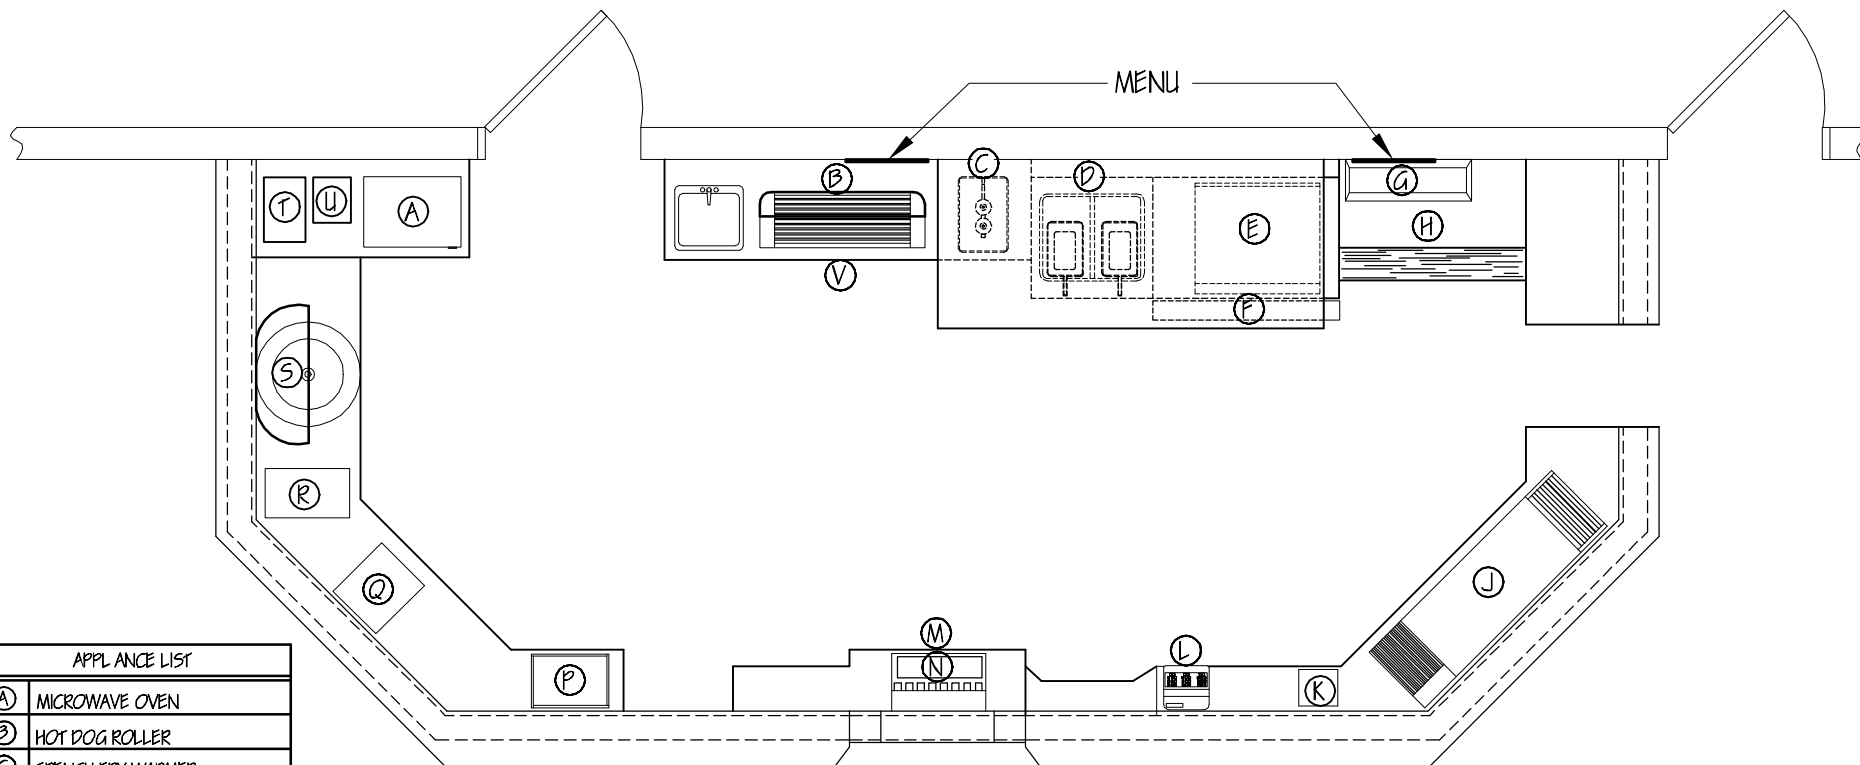

Everything Ice™

www.everything-ice.com
 888-543-0921 814-487-6056

Everything Ice™

www.everything-ice.com
888-543-0921 814-487-6056

APPLIANCE LIST	
Ⓐ	MICROWAVE OVEN
Ⓑ	HOT DOG ROLLER
Ⓒ	FRENCH FRY WARMER
Ⓓ	FRENCH FRYER
Ⓔ	GRILL
Ⓕ	GRILL COUNTER
Ⓖ	CONDIMENT CRISPER
Ⓗ	REFRIGERATOR
Ⓙ	PIZZA/ PRETZEL OVEN
Ⓚ	PIZZA WARMER
Ⓛ	CASH REGISTER
Ⓜ	ICE BIN
Ⓝ	SODA FOUNTAIN
Ⓟ	POPCORN POPPER
Ⓠ	PRETZEL WARMER